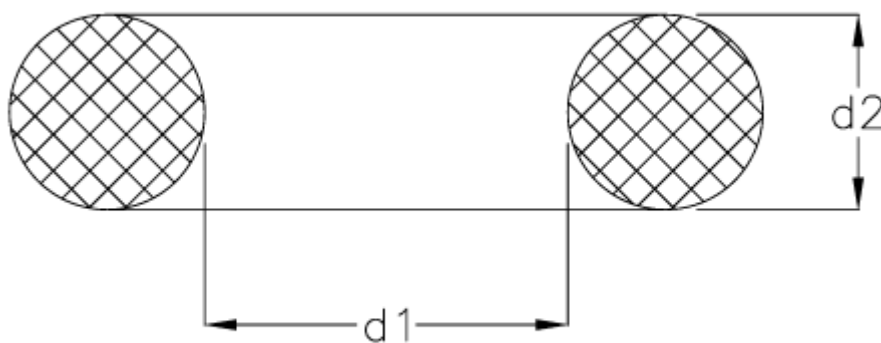

# Data Sheet

Article number: 159010000150000

Description: KLEE O-ring 10x1,5 NBR70 black

## Measures

---

d1 = 10.00

d2 = 1.50

Size = 10 x 1,5